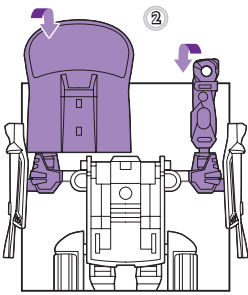

TRANSFORMERS

AGES 5+
83743/15200 Asst.

JOLT
DECEPTICON

NOTE: Some parts are made to detach if excessive force is applied and are designed to be reattached if separation occurs. Adult supervision may be necessary for younger children.

TRANSFORMERS.COM

CHANGING TO ROBOT

TURBO MODE

Reverse order of instructions to convert back into vehicle.